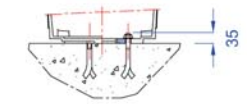

Metropole Waste bin

Cast iron Waste bin
Capacity : 50 or 80 liters

metropole line

By B. Fortier

80l waste bin
Ground détail

Top view

3 Ø14 foundation bolts

50l waste bin
Ground détail