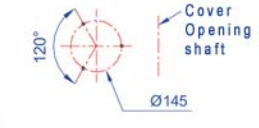

Supplied assembled

Item	Nb	Description
1	1	Cover
2	1	Body
3	2	Stop part
4	1	Lock
5	2	Screw
6	1	Waste basket
7	3	M14x150 foundation bolt
8	3	Screw
9	1	Body hinge
10	1	Cover hinge
11	5	Washer
12	2	Washer
13	1	Shaft
14	1	Hook
15	2	Screw
16	2	Screw

waste bin