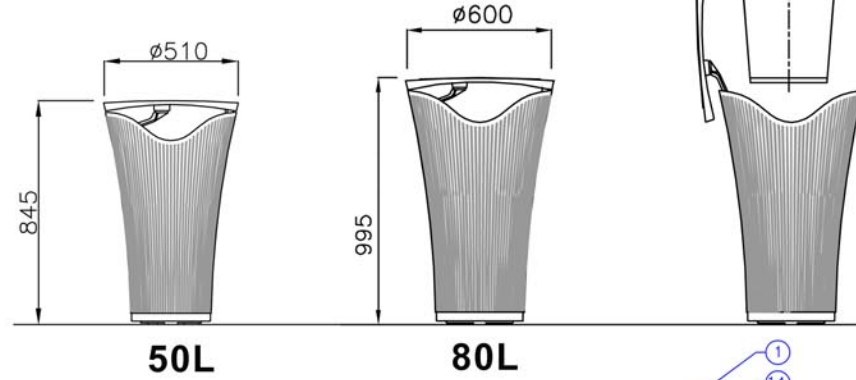

Metropole Waste bin

Cast iron Waste bin
Capacity : 50 or 80 liters

metropole line

By B. Fortier

80l waste bin
Ground détail

Top view

3 Ø14 foundation bolts

50l waste bin
Ground détail

Top view

3 Ø14 foundation bolts

Supplied assembled

| Item | Nb | Description |
|------|----|-------------------------|
| 1 | 1 | Cover |
| 2 | 1 | Body |
| 3 | 2 | Stop part |
| 4 | 1 | Lock |
| 5 | 2 | Screw |
| 6 | 1 | Waste basket |
| 7 | 3 | M14x150 foundation bolt |
| 8 | 3 | Screw |
| 9 | 1 | Body hinge |
| 10 | 1 | Cover hinge |
| 11 | 5 | Washer |
| 12 | 2 | Washer |
| 13 | 1 | Shaft |
| 14 | 1 | Hook |
| 15 | 2 | Screw |
| 16 | 2 | Screw |