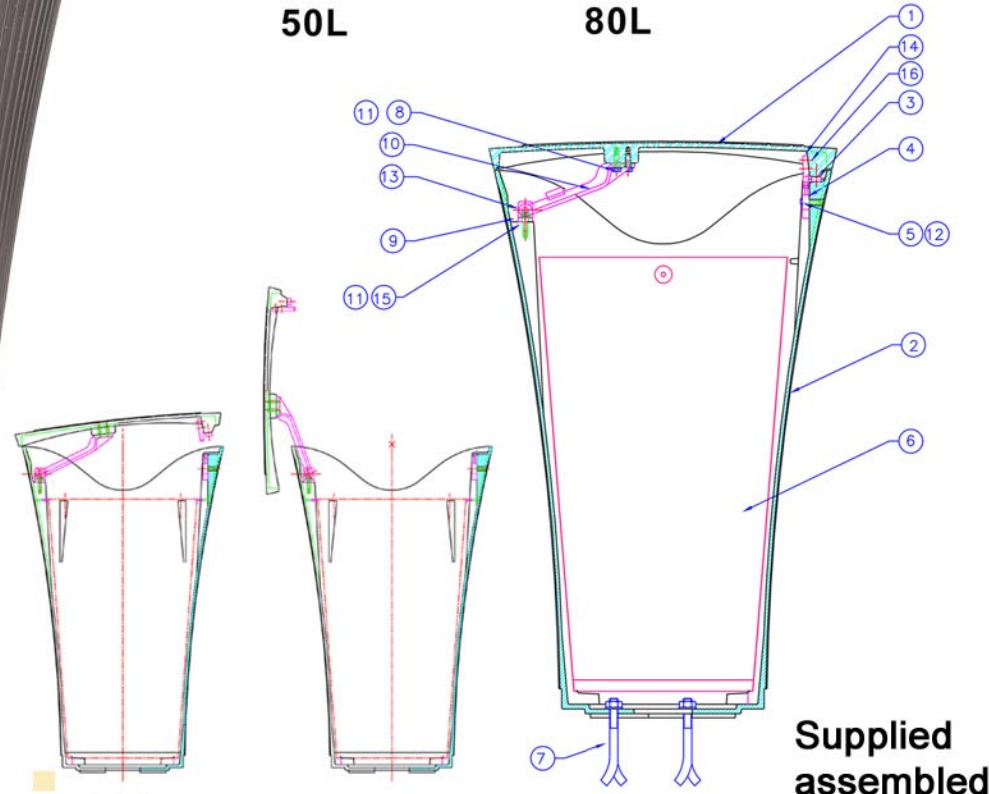

Metropole Waste bin

Cast iron Waste bin
Capacity : 50 or 80 liters

metropole line

By B. Fortier

80l waste bin
Ground détail

Top view

3 Ø14 foundation bolts

50l waste bin
Ground détail

Top view

3 Ø14 foundation bolts

Supplied assembled

| Item | Nb | Description |
|------|----|-------------------------|
| 1 | 1 | Cover |
| 2 | 1 | Body |
| 3 | 2 | Stop part |
| 4 | 1 | Lock |
| 5 | 2 | Screw |
| 6 | 1 | Waste basket |
| 7 | 3 | M14x150 foundation bolt |
| 8 | 3 | Screw |
| 9 | 1 | Body hinge |
| 10 | 1 | Cover hinge |
| 11 | 5 | Washer |
| 12 | 2 | Washer |
| 13 | 1 | Shaft |
| 14 | 1 | Hook |
| 15 | 2 | Screw |
| 16 | 2 | Screw |

waste bin