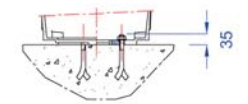

Metropole Waste bin

Cast iron Waste bin
Capacity : 50 or 80 liters

metropole line

By B. Fortier

80l waste bin
Ground détail

Top view

3 Ø14 foundation bolts

50l waste bin
Ground détail

Top view

3 Ø14 foundation bolts

Supplied assembled

| Item | Nb | Description |
|------|----|-------------------------|
| 1 | 1 | Cover |
| 2 | 1 | Body |
| 3 | 2 | Stop part |
| 4 | 1 | Lock |
| 5 | 2 | Screw |
| 6 | 1 | Waste basket |
| 7 | 3 | M14x150 foundation bolt |
| 8 | 3 | Screw |
| 9 | 1 | Body hinge |
| 10 | 1 | Cover hinge |
| 11 | 5 | Washer |
| 12 | 2 | Washer |
| 13 | 1 | Shaft |
| 14 | 1 | Hook |
| 15 | 2 | Screw |
| 16 | 2 | Screw |